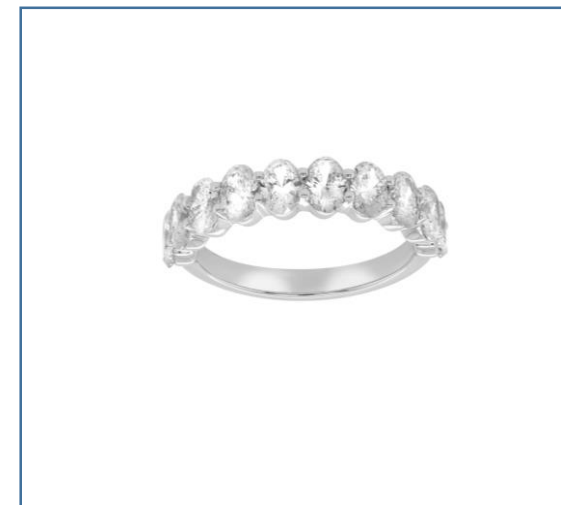

# Half & Full Eternity

Oval & Pear Shape

CSTR03578  
12.00 cts

CSTR03027  
11.37 cts

CSTR02174X  
3.80 cts

CSTR01987  
4.15 cts

CSTR01967  
2.64 cts

CSTR00323  
1.55 cts

CSTR02883B  
0.62 cts

CSTR02951  
1.80 cts

CSTR04550  
1.80 cts

CSTR04551  
0.77 cts

CSTR04571  
1.06 cts

CSTR02875B  
2.32 cts

CSTR03312  
2.07 cts

CSTR03497  
2.00 cts

JR06421  
0.66 cts

CSTR02983  
2.80 cts

CSTR03486  
2.80 cts

CSTR02995  
2.20 cts

ALL DIAMOND SHAPES AND SIZES CAN BE CUSTOMIZED BY PER ORDER

THANK YOU