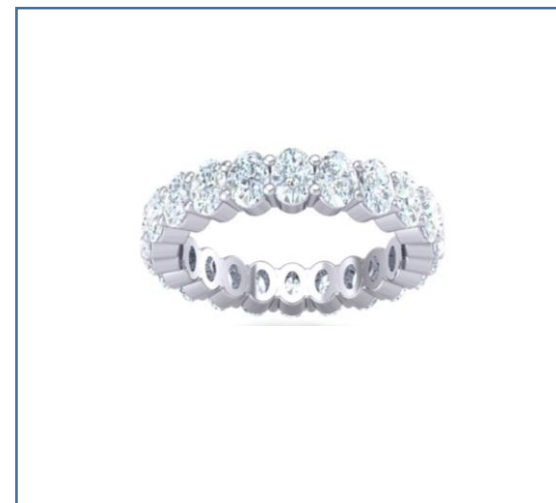

CSTR03498  
1.80 cts

CSTR03016  
1.60 cts

CSTR03253  
2.58 cts

CSTR03585  
1.20 cts

CSTR02958  
1.10 cts

CSTR03234  
1.00 cts

CSTR02035X1  
1.06 cts

CSTR01311  
1.85 cts

JR06421  
0.66 cts

CSTR02983  
2.80 cts

CSTR03486  
2.80 cts

CSTR02995  
2.20 cts

ALL DIAMOND SHAPES AND SIZES CAN BE CUSTOMIZED BY PER ORDER

THANK YOU