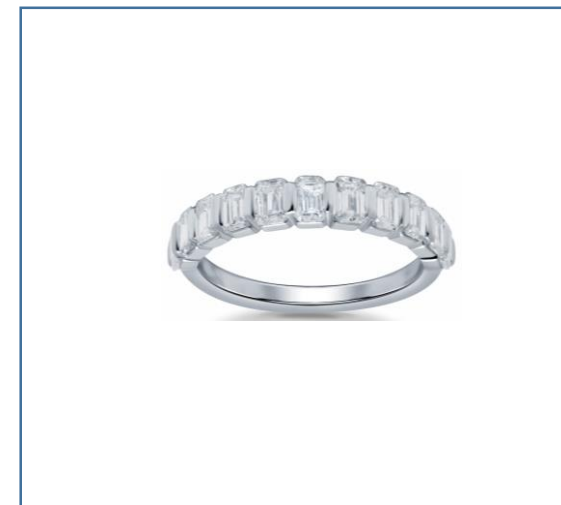

# Half & Full Eternity

Oval & Pear Shape

CSTR03578  
12.00 cts

CSTR03027  
11.37 cts

CSTR02174X  
3.80 cts

CSTR01987  
4.15 cts

CSTR01967  
2.64 cts

CSTR00323  
1.55 cts

CSTR00880X  
0.35 cts

CSTR00638  
1.00 cts

CSTR00619  
1.97 cts

JR06435-1.00-L  
1.00 cts

JR03557  
1.45 cts

CSTR03247  
1.40 cts

CSTR03562  
0.88 cts

CSTR02887B  
0.67 cts

JR06421  
0.66 cts

CSTR02983  
2.80 cts

CSTR03486  
2.80 cts

CSTR02995  
2.20 cts

ALL DIAMOND SHAPES AND SIZES CAN BE CUSTOMIZED BY PER ORDER

THANK YOU