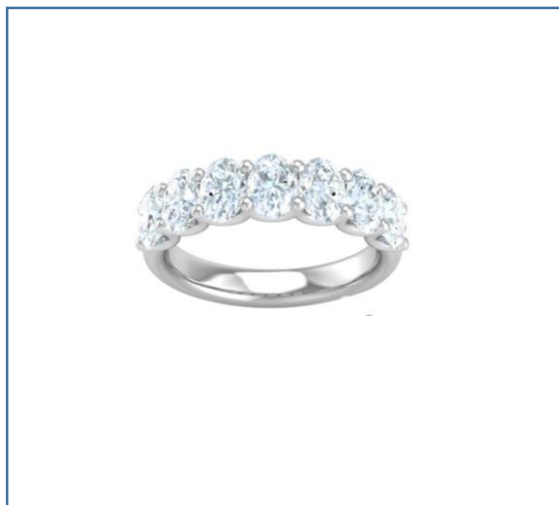

# Half & Full Eternity

Oval & Pear Shape

CSTR03578  
12.00 cts

CSTR03027  
11.37 cts

CSTR02174X  
3.80 cts

CSTR01987  
4.15 cts

CSTR01967  
2.64 cts

CSTR00323  
1.55 cts

CSTR02883B  
0.62 cts

CSTR02951  
1.80 cts

CSTR04550  
1.80 cts

CSTR04551  
0.77 cts

CSTR04571  
1.06 cts

CSTR02875B  
2.32 cts

CSTR03312  
2.07 cts

CSTR03497  
2.00 cts

JR06421  
0.66 cts

CSTR02983  
2.80 cts

CSTR03486  
2.80 cts

CSTR02995  
2.20 cts

ALL DIAMOND SHAPES AND SIZES CAN BE CUSTOMIZED BY PER ORDER

THANK YOU