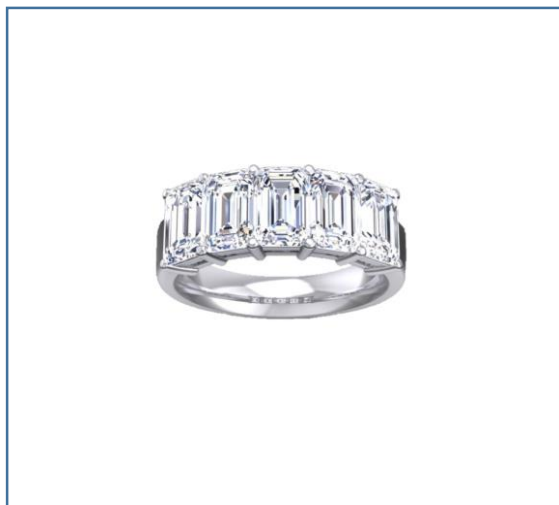

# Half & Full Eternity

Oval & Pear Shape

CSTR03578  
12.00 cts

CSTR03027  
11.37 cts

CSTR02174X  
3.80 cts

CSTR01987  
4.15 cts

CSTR01967  
2.64 cts

CSTR00323  
1.55 cts

CSTR00880X  
0.35 cts

CSTR00638  
1.00 cts

CSTR00619  
1.97 cts

JR06435-1.00-L  
1.00 cts

JR03557  
1.45 cts

CSTR03247  
1.40 cts

CSTR03562  
0.88 cts

CSTR02887B  
0.67 cts

JR06421  
0.66 cts

CSTR02983  
2.80 cts

CSTR03486  
2.80 cts

CSTR02995  
2.20 cts

ALL DIAMOND SHAPES AND SIZES CAN BE CUSTOMIZED BY PER ORDER

THANK YOU