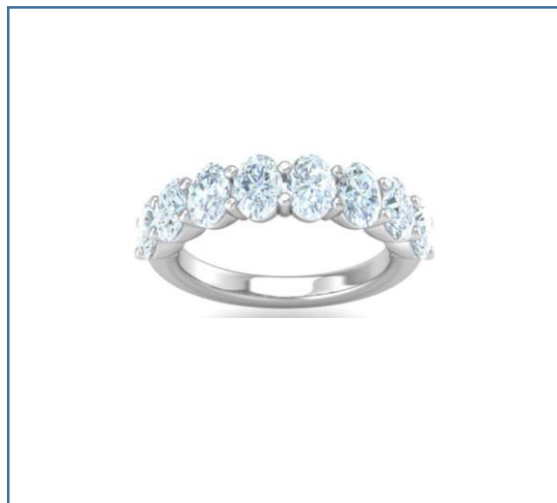

CSTR03016
1.60 cts