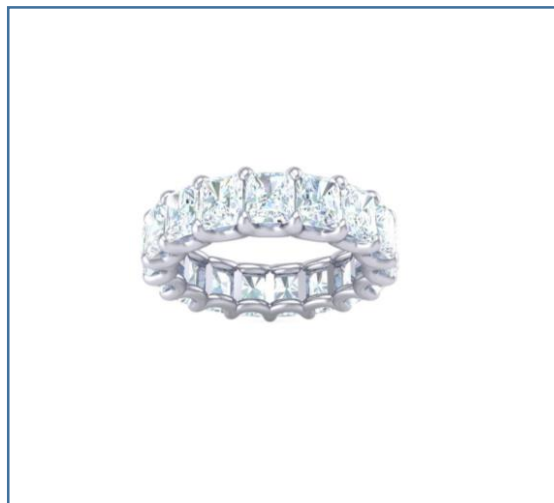

# Half & Full Eternity

Oval & Pear Shape

CSTR03578  
12.00 cts

CSTR03027  
11.37 cts

CSTR02174X  
3.80 cts

CSTR01987  
4.15 cts

CSTR01967  
2.64 cts

CSTR00323  
1.55 cts

CSTR00880X  
0.35 cts

CSTR00638  
1.00 cts

CSTR00619  
1.97 cts

JR06435-1.00-L  
1.00 cts

JR03557  
1.45 cts

CSTR03247  
1.40 cts

CSTR03562  
0.88 cts

CSTR02887B  
0.67 cts

CSTR02883B  
0.62 cts

CSTR02951  
1.80 cts

CSTR04550  
1.80 cts

CSTR04551  
0.77 cts

CSTR04571  
1.06 cts

CSTR02875B  
2.32 cts

CSTR03312  
2.07 cts

CSTR03497  
2.00 cts

JR06421  
0.66 cts

CSTR02983  
2.80 cts

CSTR03486  
2.80 cts

CSTR02995  
2.20 cts

ALL DIAMOND SHAPES AND SIZES CAN BE CUSTOMIZED BY PER ORDER

THANK YOU