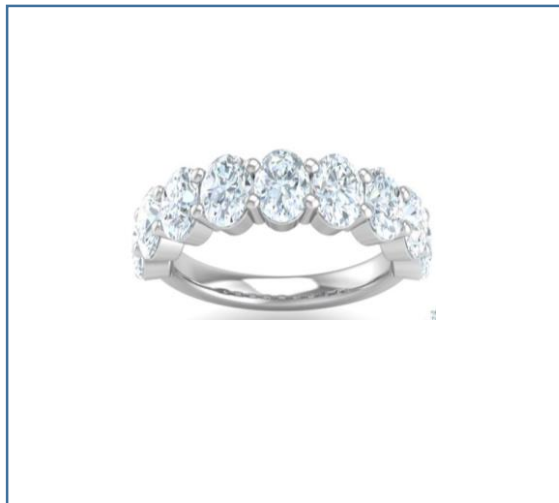

# Half & Full Eternity

Oval & Pear Shape

CSTR03578  
12.00 cts

CSTR03027  
11.37 cts

CSTR02174X  
3.80 cts

CSTR01987  
4.15 cts

CSTR01967  
2.64 cts

CSTR00323  
1.55 cts

CSTR02883B  
0.62 cts

CSTR02951  
1.80 cts

CSTR04550  
1.80 cts

CSTR04551  
0.77 cts

CSTR04571  
1.06 cts

CSTR02875B  
2.32 cts

CSTR03312  
2.07 cts

CSTR03497  
2.00 cts

JR06421  
0.66 cts

CSTR02983  
2.80 cts

CSTR03486  
2.80 cts

CSTR02995  
2.20 cts

ALL DIAMOND SHAPES AND SIZES CAN BE CUSTOMIZED BY PER ORDER

THANK YOU