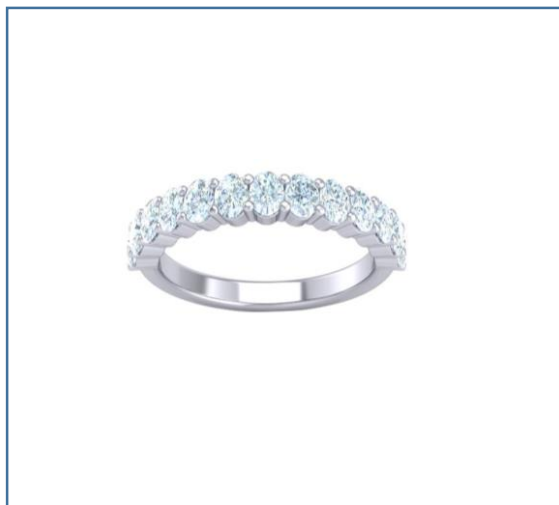

CSTR03498  
1.80 cts

CSTR03016  
1.60 cts

CSTR03253  
2.58 cts

CSTR03585  
1.20 cts

CSTR02958  
1.10 cts

CSTR03234  
1.00 cts

CSTR02035X1  
1.06 cts

CSTR01311  
1.85 cts

JR06421  
0.66 cts

CSTR02983  
2.80 cts

CSTR03486  
2.80 cts

CSTR02995  
2.20 cts

ALL DIAMOND SHAPES AND SIZES CAN BE CUSTOMIZED BY PER ORDER

THANK YOU