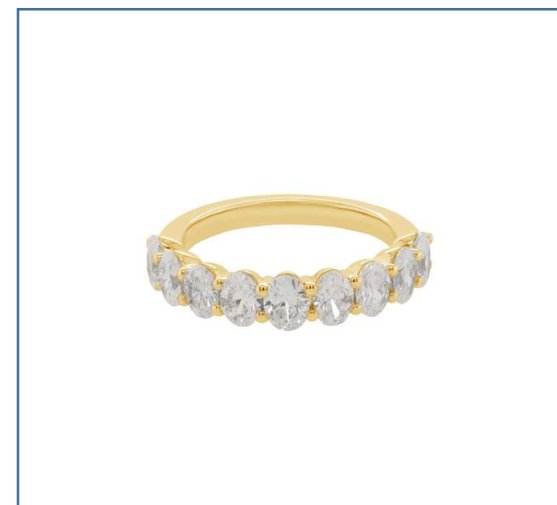

# Half & Full Eternity

Oval & Pear Shape

CSTR03578  
12.00 cts

CSTR03027  
11.37 cts

CSTR02174X  
3.80 cts

CSTR01987  
4.15 cts

CSTR01967  
2.64 cts

CSTR00323  
1.55 cts

CSTR00880X  
0.35 cts

CSTR00638  
1.00 cts

CSTR00619  
1.97 cts

JR06435-1.00-L  
1.00 cts

JR03557  
1.45 cts

CSTR03247  
1.40 cts

CSTR03562  
0.88 cts

CSTR02887B  
0.67 cts

CSTR02883B  
0.62 cts

CSTR02951  
1.80 cts

CSTR04550  
1.80 cts

CSTR04551  
0.77 cts

CSTR04571  
1.06 cts

CSTR02875B  
2.32 cts

CSTR03312  
2.07 cts

CSTR03497  
2.00 cts