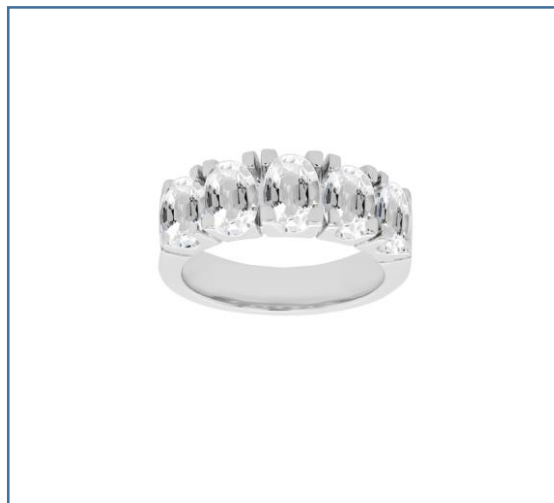

# Half & Full Eternity

Oval & Pear Shape

CSTR03578  
12.00 cts

CSTR03027  
11.37 cts

CSTR02174X  
3.80 cts

CSTR01987  
4.15 cts

CSTR01967  
2.64 cts

CSTR00323  
1.55 cts

CSTR03498  
1.80 cts

CSTR03016  
1.60 cts

CSTR03253  
2.58 cts

CSTR03585  
1.20 cts

CSTR02958  
1.10 cts

CSTR03234  
1.00 cts

CSTR02035X1  
1.06 cts

CSTR01311  
1.85 cts

JR06421  
0.66 cts

CSTR02983  
2.80 cts

CSTR03486  
2.80 cts

CSTR02995  
2.20 cts

ALL DIAMOND SHAPES AND SIZES CAN BE CUSTOMIZED BY PER ORDER

THANK YOU