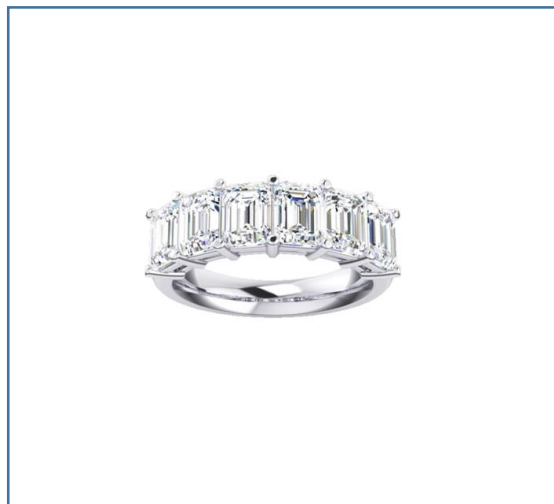

# Half & Full Eternity

Oval & Pear Shape

CSTR03578  
12.00 cts

CSTR03027  
11.37 cts

CSTR02174X  
3.80 cts

CSTR01987  
4.15 cts

CSTR01967  
2.64 cts

CSTR00323  
1.55 cts

CSTR00880X  
0.35 cts

CSTR00638  
1.00 cts

CSTR00619  
1.97 cts

JR06435-1.00-L  
1.00 cts

JR03557  
1.45 cts

CSTR03247  
1.40 cts

CSTR03562  
0.88 cts

CSTR02887B  
0.67 cts

JR06421  
0.66 cts

CSTR02983  
2.80 cts

CSTR03486  
2.80 cts

CSTR02995  
2.20 cts

ALL DIAMOND SHAPES AND SIZES CAN BE CUSTOMIZED BY PER ORDER

THANK YOU