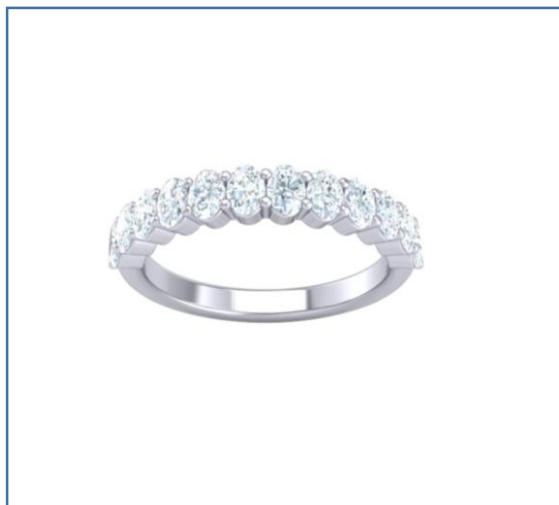

CSTR03585
1.20 cts