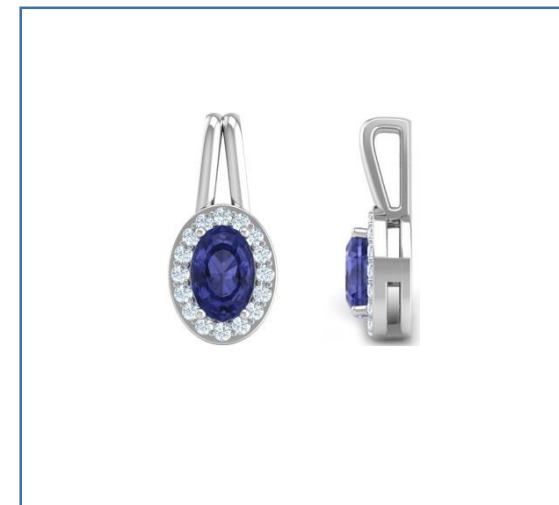

Halo Gemstone Pendants

JP02504
0.32 cts

JP02419
0.06 cts

JP02506
0.12 cts

CSTP00240
0.08 cts

JP02644
0.20 cts

JP02640
0.08 cts

JP02781
0.45 cts

JP02771
0.17 cts

CSTP00009
0.08 cts

JP02262
0.28 cts

JP02756
0.16 cts

JP02319
0.11 cts

JP00506
0.26 cts

JP02509
0.26 cts

JP02682
0.79cts.