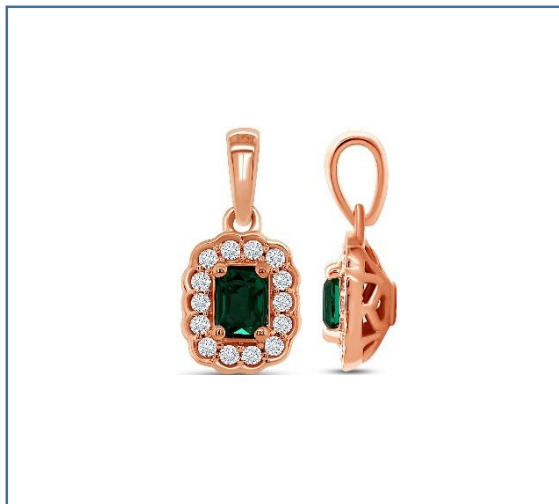

Halo Gemstone Pendants

JP02504
0.32 cts

JP02419
0.06 cts

JP02506
0.12 cts

CSTP00240
0.08 cts

JP02644
0.20 cts

JP02640
0.08 cts

JP02781
0.45 cts

JP02771
0.17 cts

CSTP00009
0.08 cts

JP02262
0.28 cts

JP02756
0.16 cts

JP02319
0.11 cts

JP00506
0.26 cts

JP02509
0.26 cts

JP02682
0.79cts.