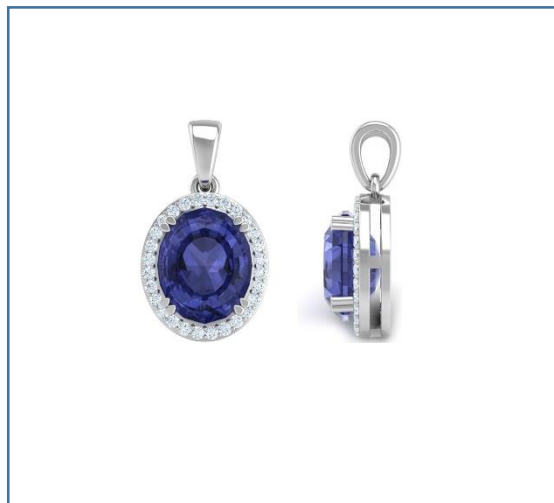

Halo Gemstone Pendants

JP02504
0.32 cts

JP02419
0.06 cts

JP02506
0.12 cts

CSTP00240
0.08 cts

JP02644
0.20 cts

JP02640
0.08 cts

JP02781
0.45 cts

JP02771
0.17 cts

CSTP00009
0.08 cts

JP02262
0.28 cts

JP02756
0.16 cts

JP02319
0.11 cts

JP00506
0.26 cts

JP02509
0.26 cts

JP02682
0.79cts.